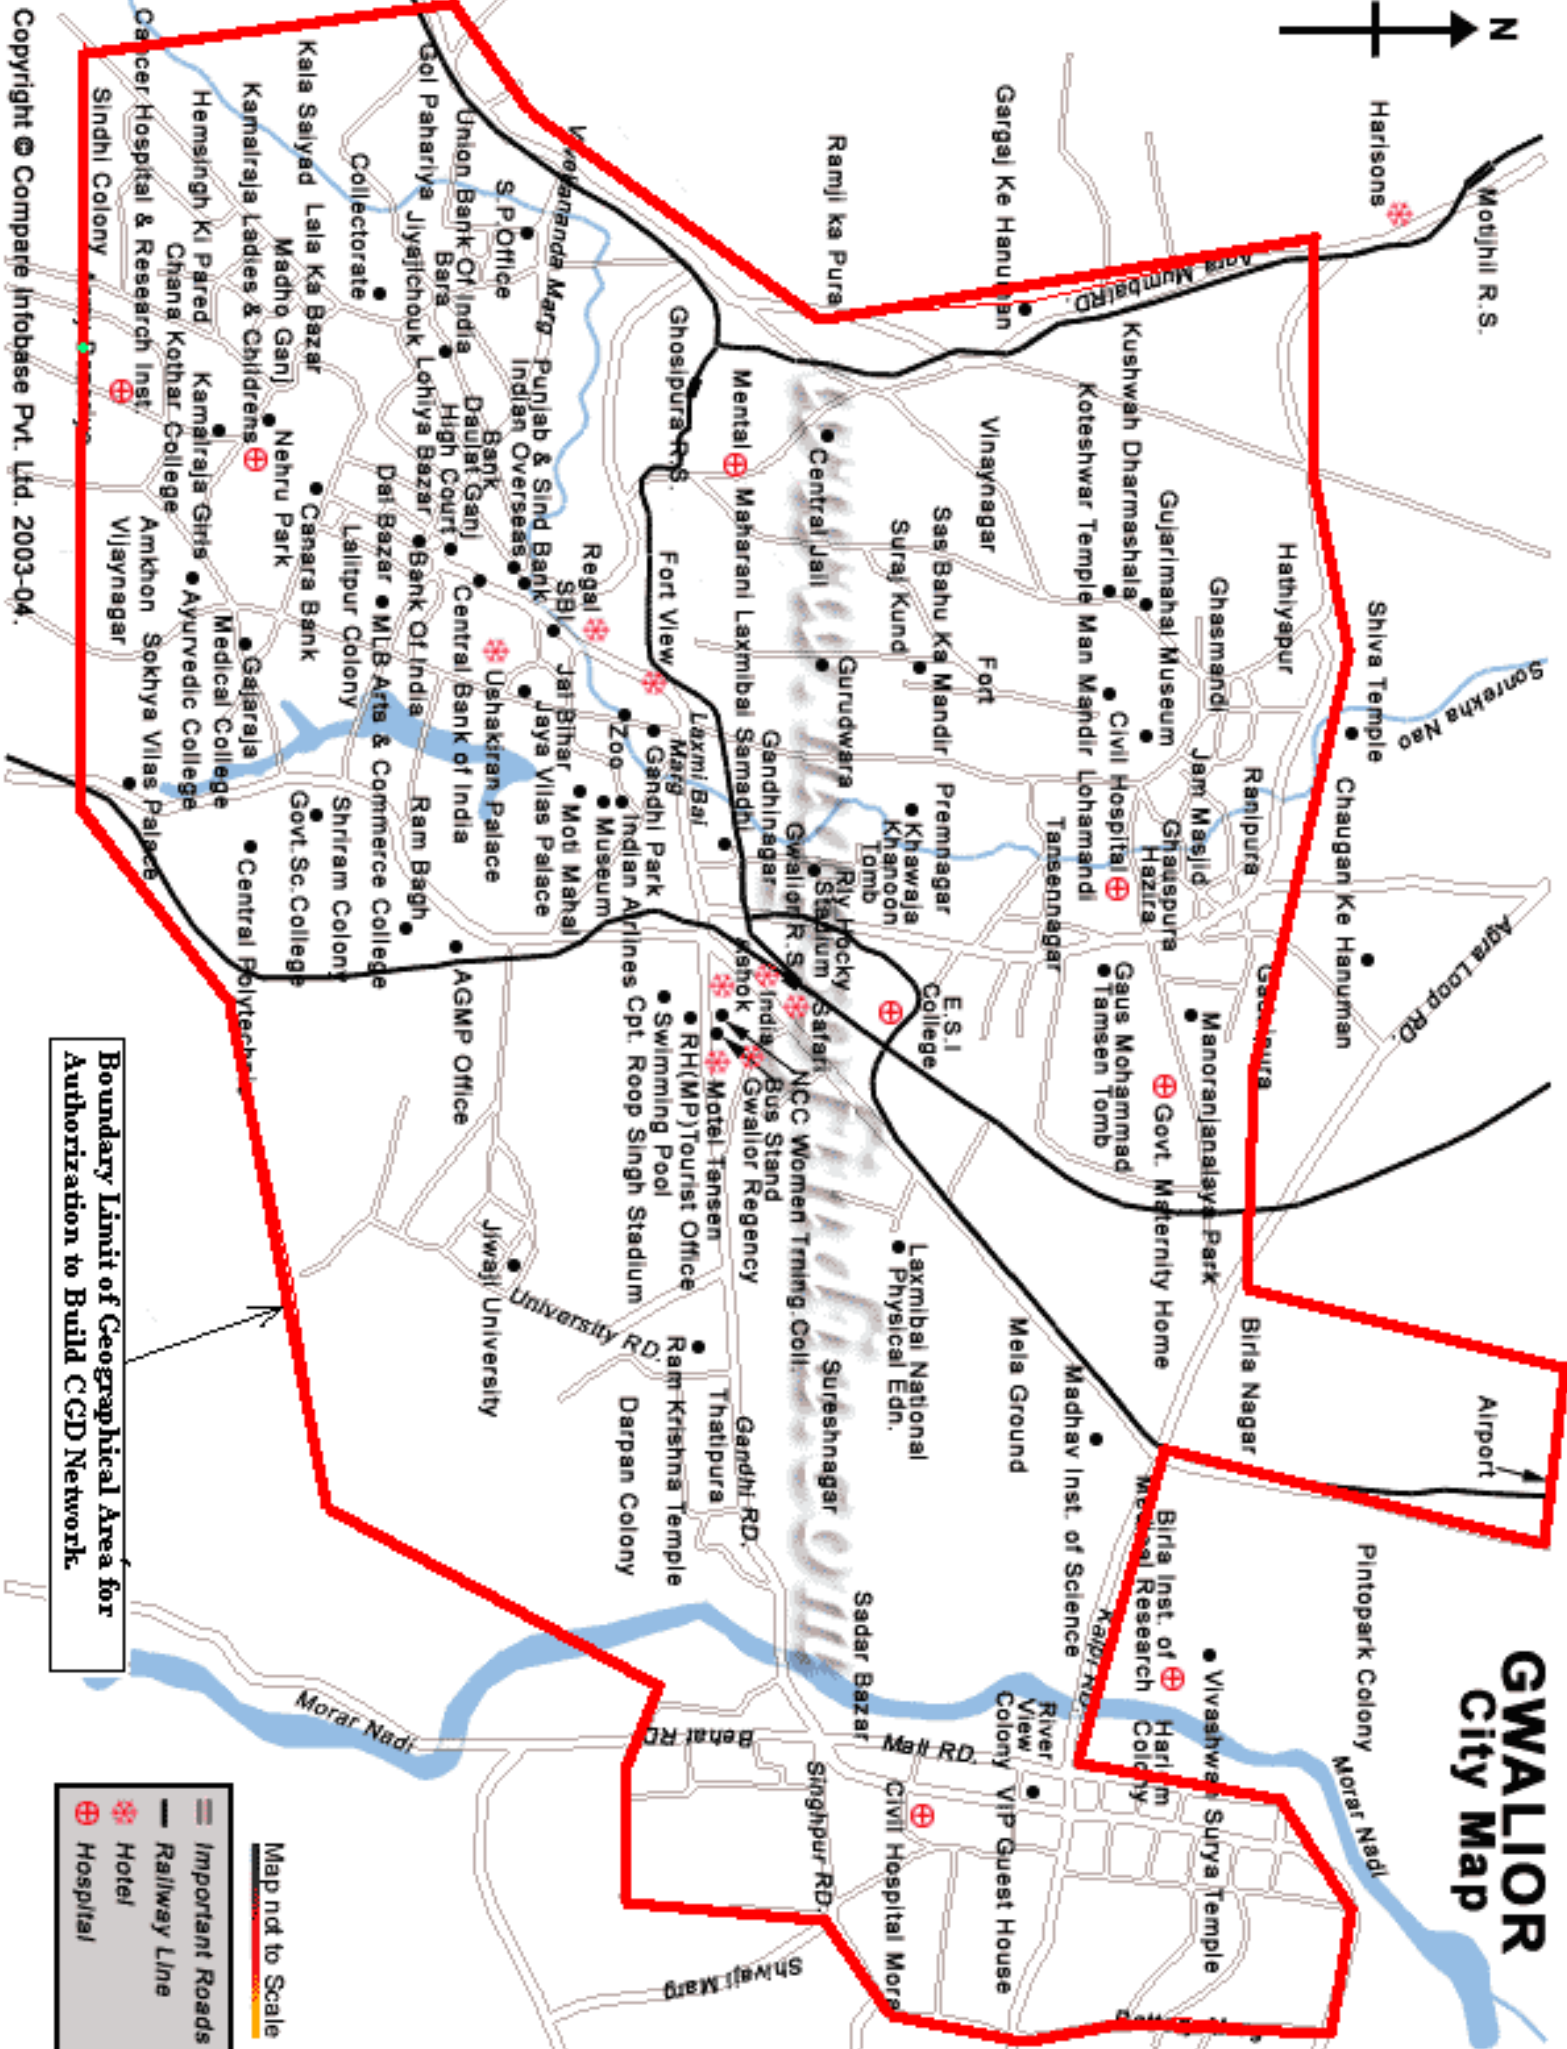

GWALIOR City Map

Boundary Limit of Geographical Area for Authorization to Build CGD Network.

	Important Roads
	Railway Line
	Hotel
	Hospital

Map not to Scale