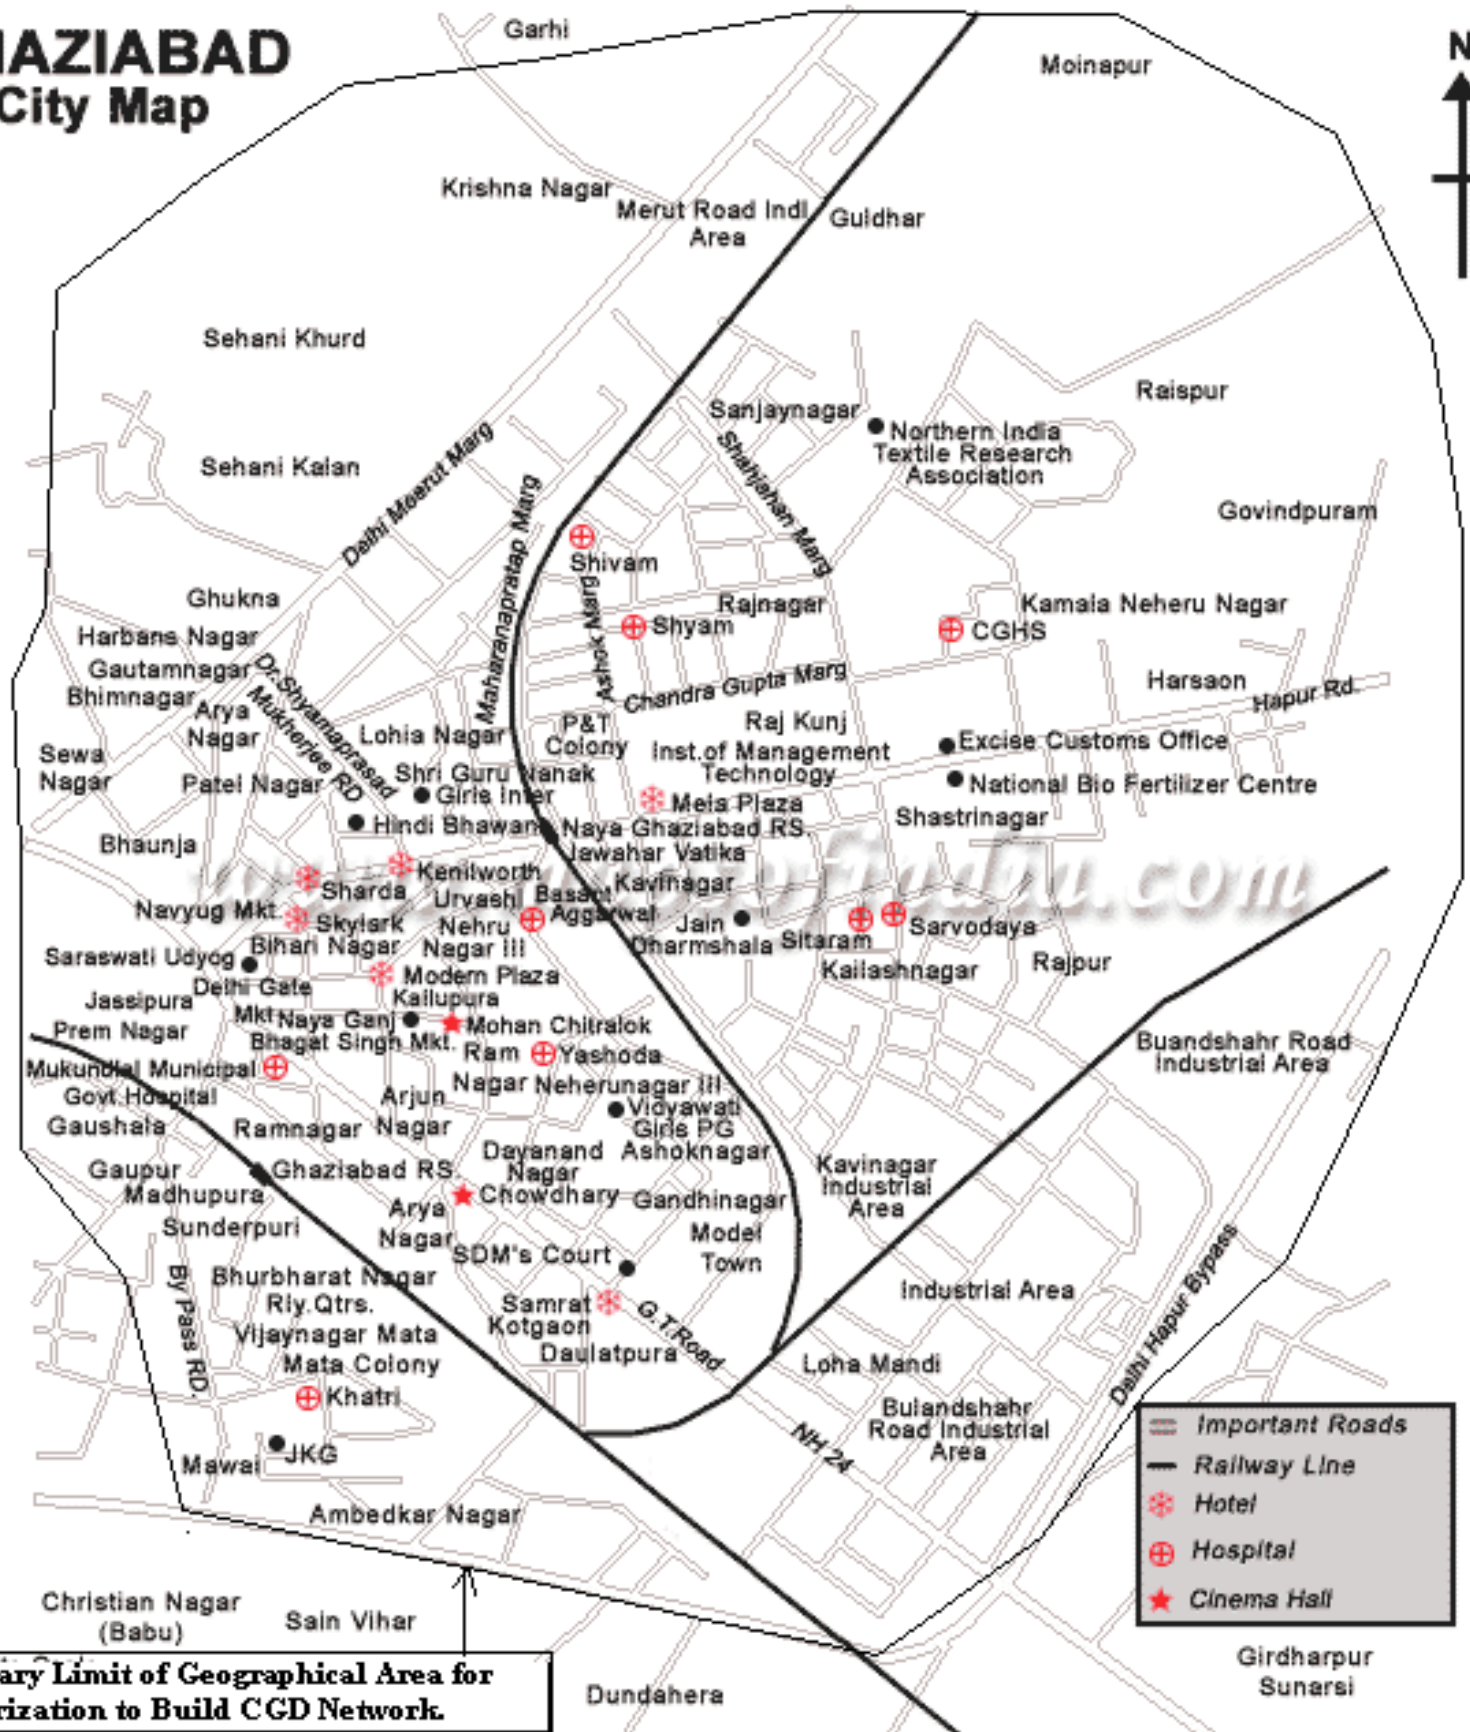

GHAZIABAD City Map

Boundary Limit of Geographical Area for Authorization to Build CGD Network.