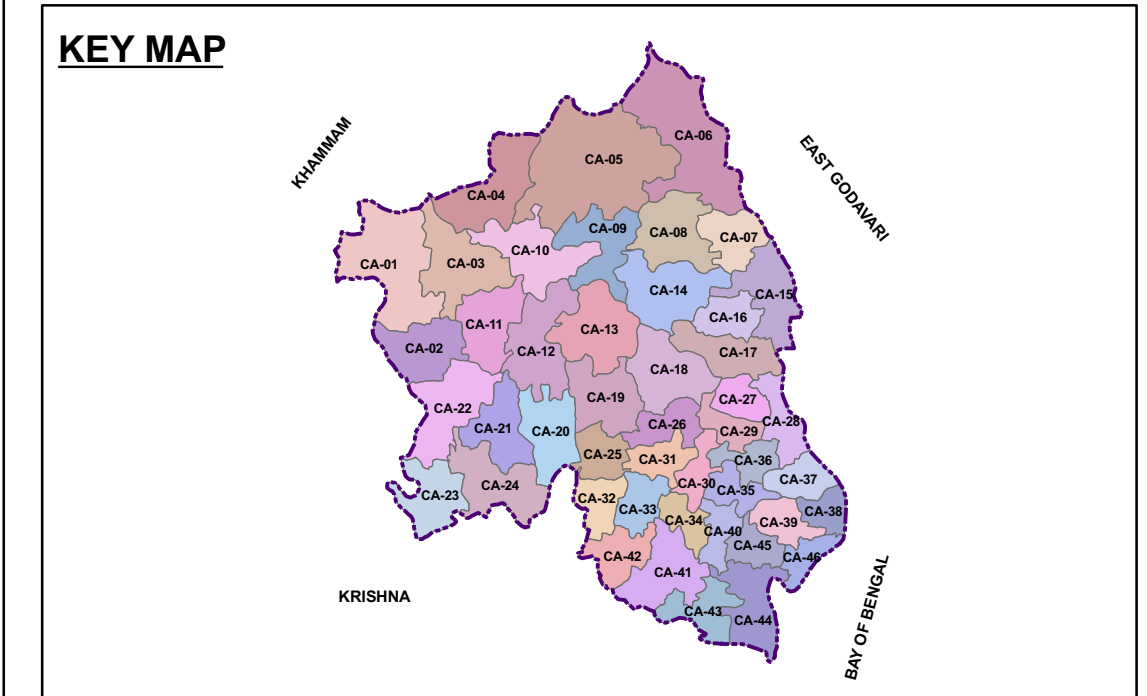

WEST GODAVARI DISTRICT GEOGRAPHICAL AREA (ANDHRA PRADESH)

Total Population within the Geographical Area as per Census 2011
39.37 Lacs (Approx.)

Total Geographical Area (Sq KMs)	No. of Charge Areas
7921	46

Charge Area Identification	Mandal Name	Charge Area Identification	Mandal Name	Charge Area Identification	Mandal Name
CA-01	Chintalapudi	CA-17	Nidadavole	CA-33	Undi
CA-02	Lingapalem	CA-18	Tadepalligudem	CA-34	Palacoderu
CA-03	T.Narasapuram	CA-19	Unguturu	CA-35	Penumantra
CA-04	Jeelugu Milli	CA-20	Bhimadole	CA-36	Iragavaram
CA-05	Buttayagudem	CA-21	Denduluru	CA-37	Penugonda
CA-06	Polavaram	CA-22	Pedavegi	CA-38	Achanta
CA-07	Tallapudi	CA-23	Pedapadu	CA-39	Poduru
CA-08	Gopalapuram	CA-24	Eluru	CA-40	Veeravasaram
CA-09	Koyyalagudem	CA-25	Nidamaru	CA-41	Bhimavaram
CA-10	Jangareddigudem	CA-26	Pentapadu	CA-42	Kalla
CA-11	Kamavarapukota	CA-27	Undrajavaram	CA-43	Mogalthur
CA-12	Dwarakaturumala	CA-28	Peravali	CA-44	Narasapuram
CA-13	Nallajerla	CA-29	Tanuku	CA-45	Palacole
CA-14	Devarapalle	CA-30	Attili	CA-46	Yelamanchili
CA-15	Kovvur	CA-31	Ganapavaram		
CA-16	Chagallu	CA-32	Akividu		

LEGEND

1. **LANDMARKS**
2. DISTRICT HEAD QUARTER
   - MANDAL HEAD QUARTER
   - MAJOR TOWNS
3. **VECTORS**
4. NATIONAL HIGHWAY
   - STATE HIGHWAY
   - MAJOR ROAD
   - RAILWAY
   - GA BOUNDARY
   - WATER BODIES
5. **VILLAGE POPULATION**
6. ▲ VILLAGE WITH POPULATION 5000 AND ABOVE

REMARKS:-

1. Landmarks are indicative in nature.
2. Each charge area is depicted in different color and is enclosed by physical features such as roads, rivers, railway tracks or administrative boundaries as shown in the map.
3. This map is a part of 'application-cum-bid document' for the West Godavari District Geographical area.

PETROLEUM AND NATURAL GAS REGULATORY BOARD
1st Floor, World Trade Centre, Babar Road, New Delhi-110001

Map No.	PNGRB/CGD/BID/5/2015/6/GA-West Godavari District
Date	January-2015
Map Title	West Godavari District Geographical Area