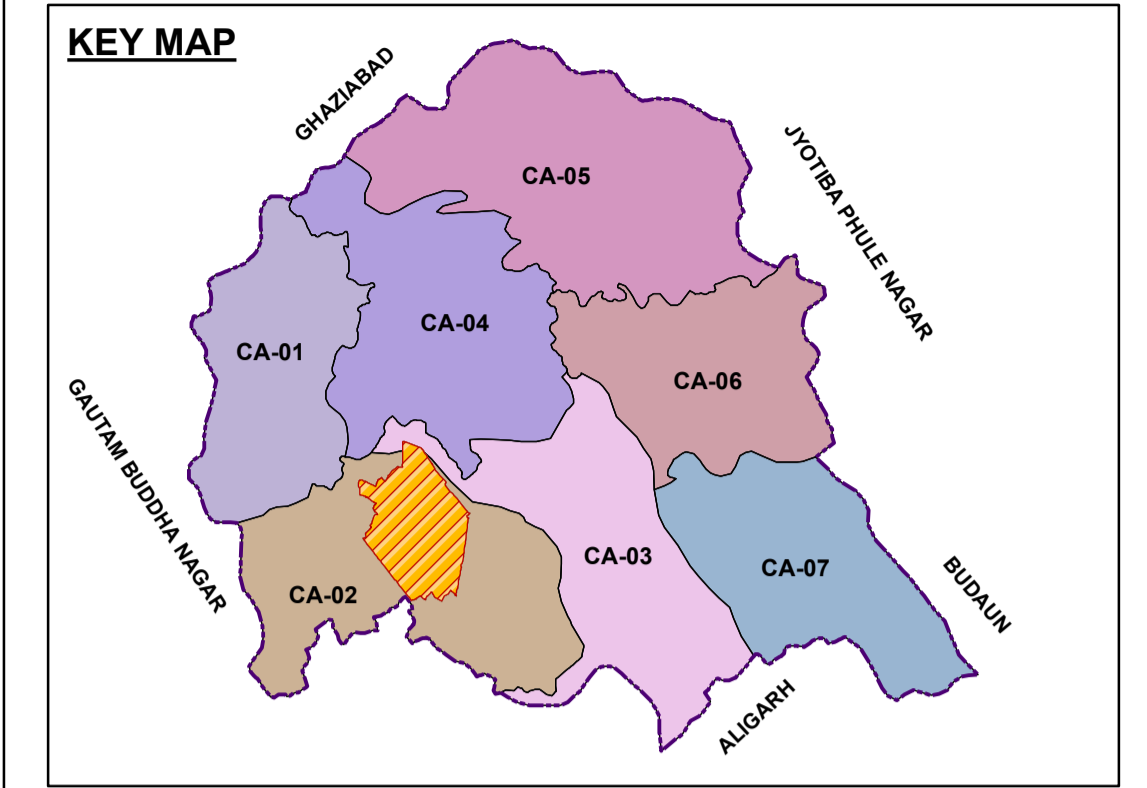

**BULANDSHAHR DISTRICT GEOGRAPHICAL AREA (UTTAR PRADESH)**  
 (EXCLUDING: AREA ALREADY AUTHORISED) VERSION-1

Total Population within the Geographical Area as per Census 2011	
33.88 Lacs (Approx.)	
Total Geographical Area (Sq KMs)	No. of Charge Areas
3142	7
Charge Area Identification	Tahsil Name
CA-01	Sikandrabad
CA-02	Khurja
CA-03	Shikarpur
CA-04	Bulandshahr
CA-05	Siana
CA-06	Anupshahr
CA-07	Debai

**LEGEND**

- LANDMARKS**
- DISTRICT HEAD QUARTER
  - TAHSIL HEAD QUARTER
  - MAJOR TOWNS
- VECTORS**
- NATIONAL HIGHWAY
  - STATE HIGHWAY
  - MAJOR ROAD
  - RAILWAY
  - GA BOUNDARY
  - WATER BODIES
- VILLAGE POPULATION**
- ▲ VILLAGE WITH POPULATION 5000 AND ABOVE

CA Name	Village With Population > 5000	Road/s Passing
CA-01	Gesupur, Sikandrabad Rural, Tilbegumpur, Chandaru, Gangrauli, Sikandrabad (Mb), Kakod (Np)	NH 91, NH 235
CA-02	Munda Khera, Bauroli, Agaura Amirpur, Karaura, Sarangpur, Saudahavipur, Khurja (Mb), Jahangirpur (Np)	NH 91, SH 63
CA-03	Ahmadgarh, Banaul, Chaudhera, Pahasu (Np), Chhatari (Np), Shikarpur (Npp)	NH 91, NH 93, SH 18, SH 63
CA-04	Bhatona, Mudi Bakapur, Baral, Malagarh, Dhakauli, Sarai Chhabila, Adauli, Akbapur, Utrawali, Pondari, Bulandshahr Dehat, Rampur Colony Urf Mirzapur, Salempur, Bulandshahr (Mb), Gulaothi (Mb), Aurangabad (Np)	NH 91, NH 235, SH 65, NH 91
CA-05	Kuchesar, Saidpur, Madona Jafraabad, Makri, Partapur, Khad Mohan Nagar, Shekhpur Garhwa, Barauli Basdevpur, Giraura, Sharifpur Bhansoli, Chandiyana, Daulatpur Kalan, Parawana Mahmudpur, Amarthal Urf Unchagaon	SH 65
CA-06	Ahar Bangar, Sankhani, Khalaur, Aurangabad Chandok, Malakpur, Riwara, Bagsara, Khalilia Kalyanpur, Surajpur Makhana, Talwar	
CA-07	Talwar, Indaur, Daulatpur Khurd, Danpur, Palakser, Rasoolpur Urf Narayanpur, Aurangabad Kasair, Rampur, Jargwan, Teyor Bujurag, Viraura, Chhatari (Np)	SH 18, NH 93