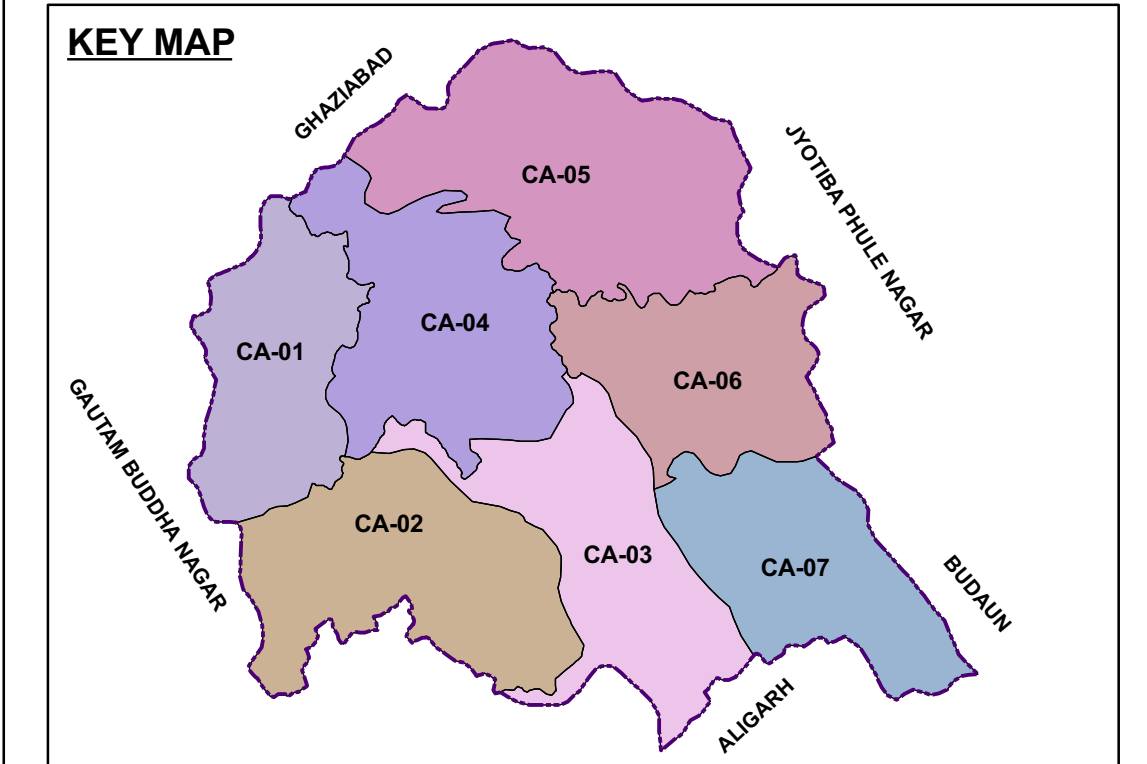

**BULANDSHAHR DISTRICT GEOGRAPHICAL AREA (UTTAR PRADESH)**

Total Population within the Geographical Area as per Census 2011	
34.99 Lacs (Approx.)	
Total Geographical Area (Sq KMs)	No. of Charge Areas
3265	7
Charge Area Identification	Tahsil Name
CA-01	Sikandrabad
CA-02	Khurja
CA-03	Shikarpur
CA-04	Bulandshahr
CA-05	Siana
CA-06	Anupshahr
CA-07	Debai

**LEGEND**

- LANDMARKS**
- DISTRICT HEAD QUARTER
  - TAHSIL HEAD QUARTER
  - MAJOR TOWNS
- VECTORS**
- NATIONAL HIGHWAY
  - STATE HIGHWAY
  - MAJOR ROAD
  - RAILWAY
  - GA BOUNDARY
  - WATER BODIES
- VILLAGE POPULATION**
- ▲ VILLAGE WITH POPULATION 5000 AND ABOVE

**REMARKS:-**

- Landmarks are indicative in nature.
- Each charge area is depicted in different color and is enclosed by physical features such as roads, rivers, railway tracks or administrative boundaries as shown in the map.
- This map is a part of 'application-cum-bid document' for the Bulandshahr District Geographical area.