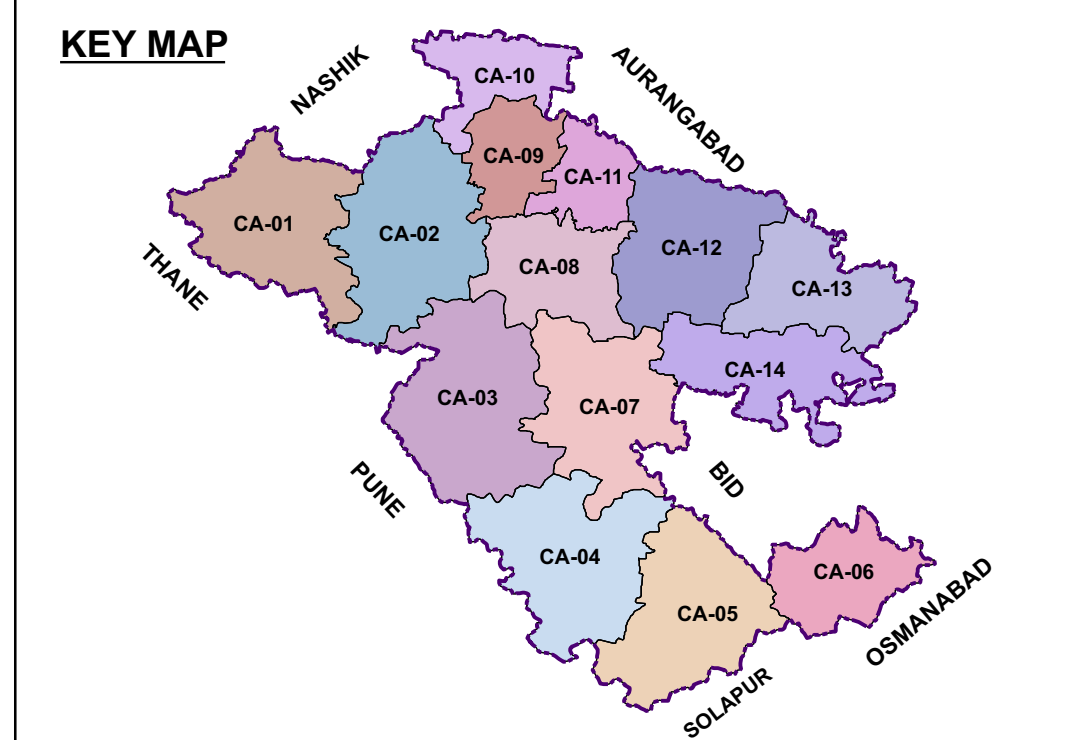

AHMADNAGAR DISTRICT GEOGRAPHICAL AREA (MAHARASHTRA)

Total Population within the Geographical Area as per Census 2011			
45.43 Lacs (Approx.)			
Total Geographical Area (Sq KMs)		No. of Charge Areas	
17038		14	
Charge Area Identification	Tahsil Name	Charge Area Identification	Tahsil Name
CA-01	Akola	CA-08	Rahuri
CA-02	Sangamner	CA-09	Rahta
CA-03	Parner	CA-10	Kopergaon
CA-04	Shrigonda	CA-11	Shrirampur
CA-05	Karjat	CA-12	Nevasa
CA-06	Jamkhed	CA-13	Shevgaon
CA-07	Nagar	CA-14	Pathardi

LEGEND

- LANDMARKS**
- DISTRICT HEAD QUARTER
 - TAHSIL HEAD QUARTER
 - MAJOR TOWNS
- VECTORS**
- NATIONAL HIGHWAY
 - STATE HIGHWAY
 - MAJOR ROAD
 - RAILWAY
 - GA BOUNDARY
 - WATER BODIES
- VILLAGE POPULATION**
- ▲ VILLAGE WITH POPULATION 5000 AND ABOVE

REMARKS:-

- Landmarks are indicative in nature.
- Each charge area is depicted in different color and is enclosed by physical features such as roads, rivers, railway tracks or administrative boundaries as shown in the map.
- This map is a part of 'application-cum-bid document' for the Ahmadnagar District Geographical area.