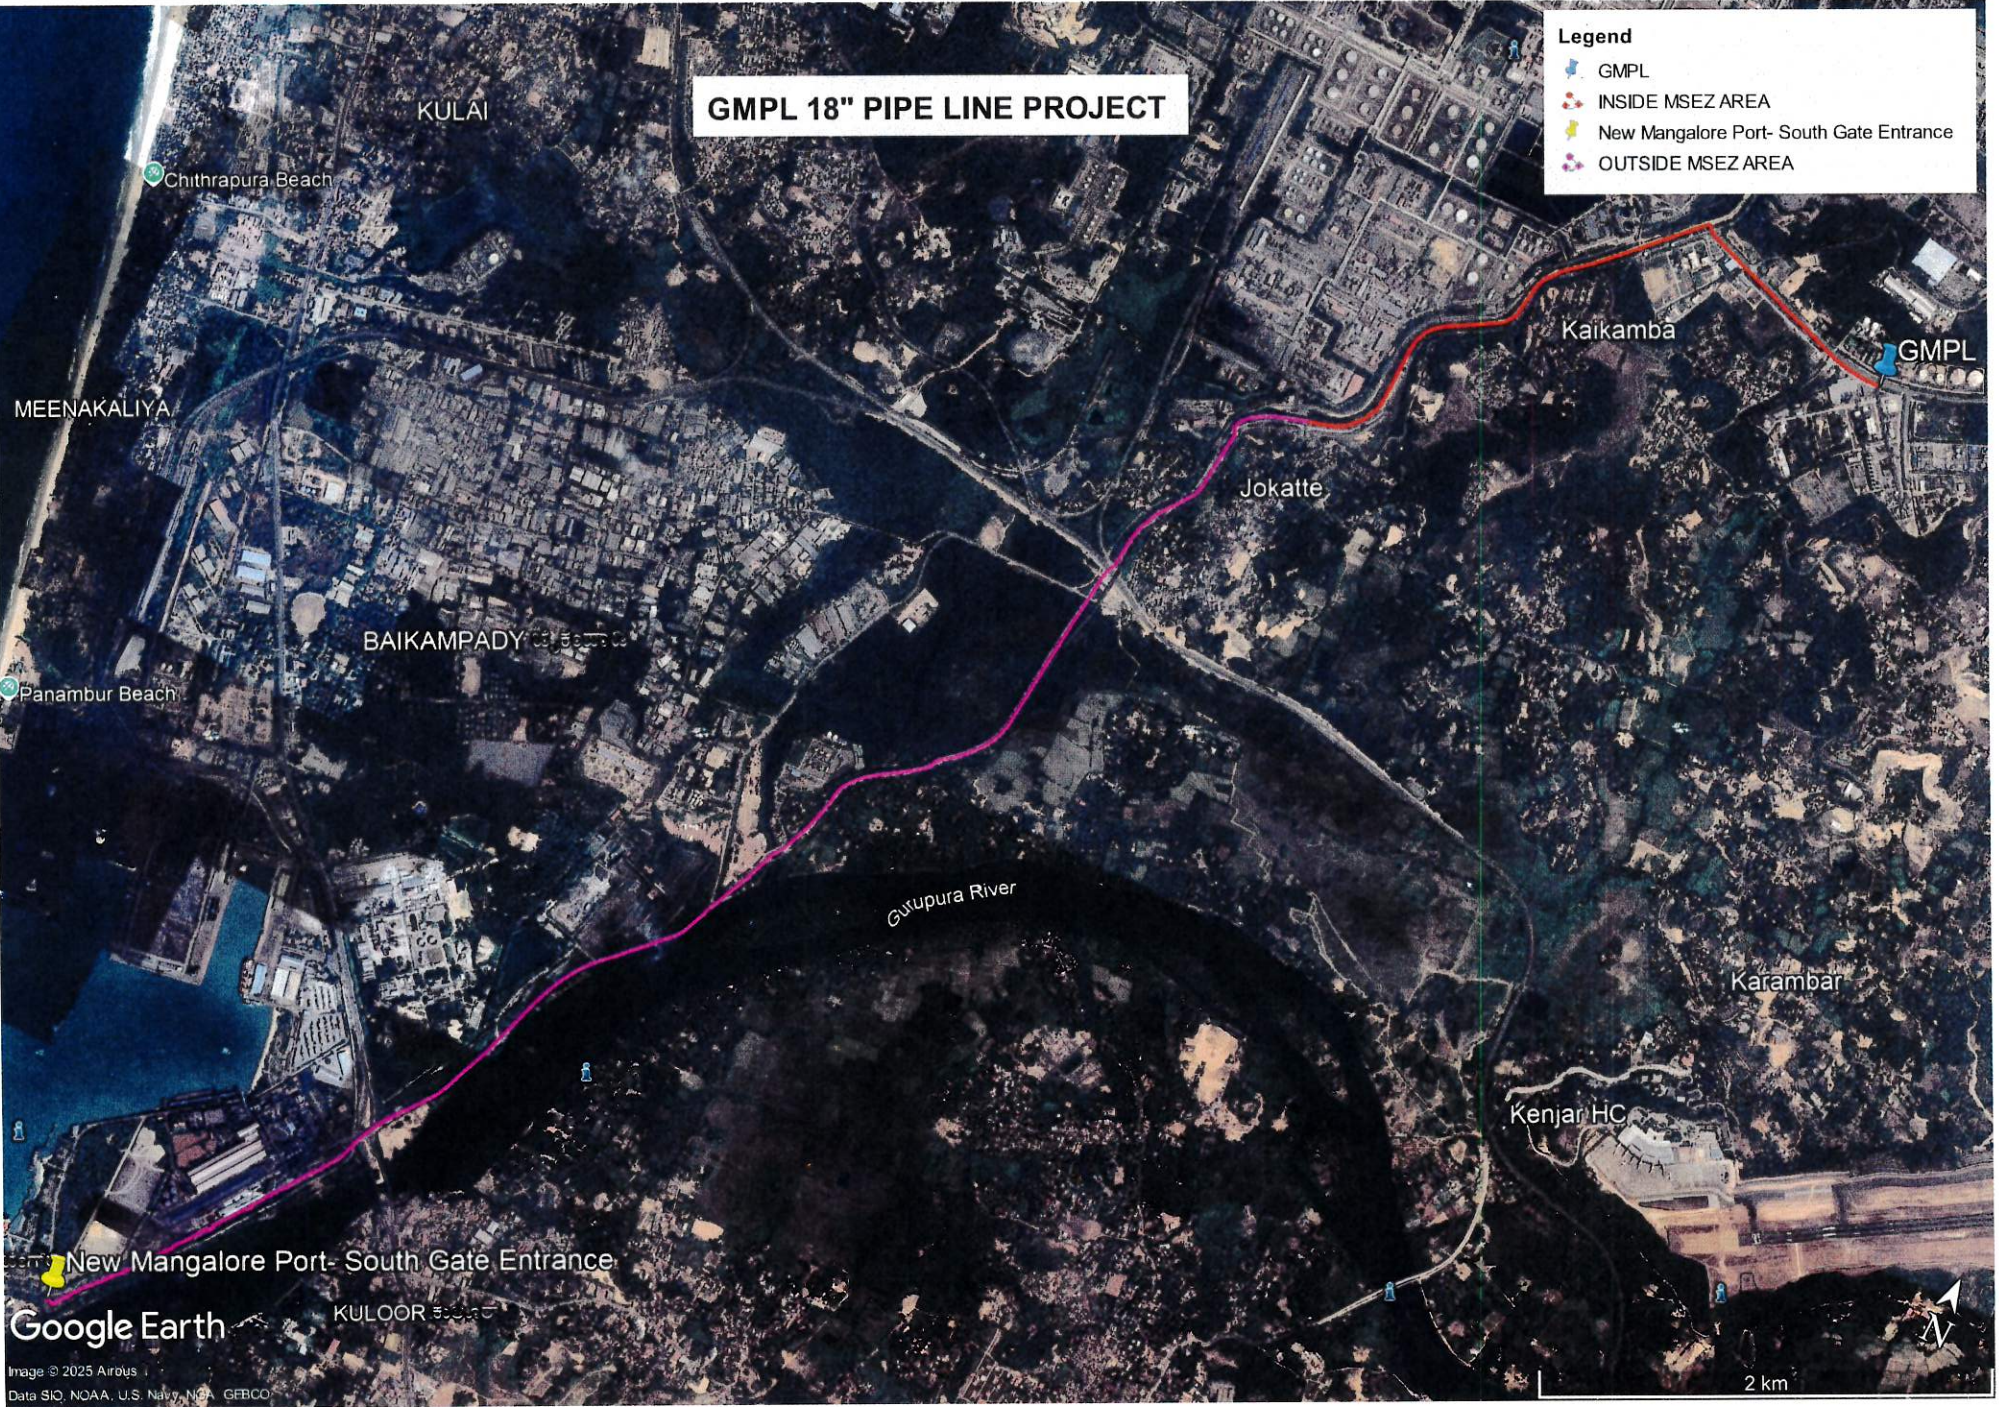

GMPL 18" PIPE LINE PROJECT

Legend

- GMPL
- INSIDE MSEZ AREA
- New Mangalore Port- South Gate Entrance
- OUTSIDE MSEZ AREA

Google Earth

Image © 2025 Airbus
Data SIO, NOAA, U.S. Navy, NGA, GEBCO

2 km