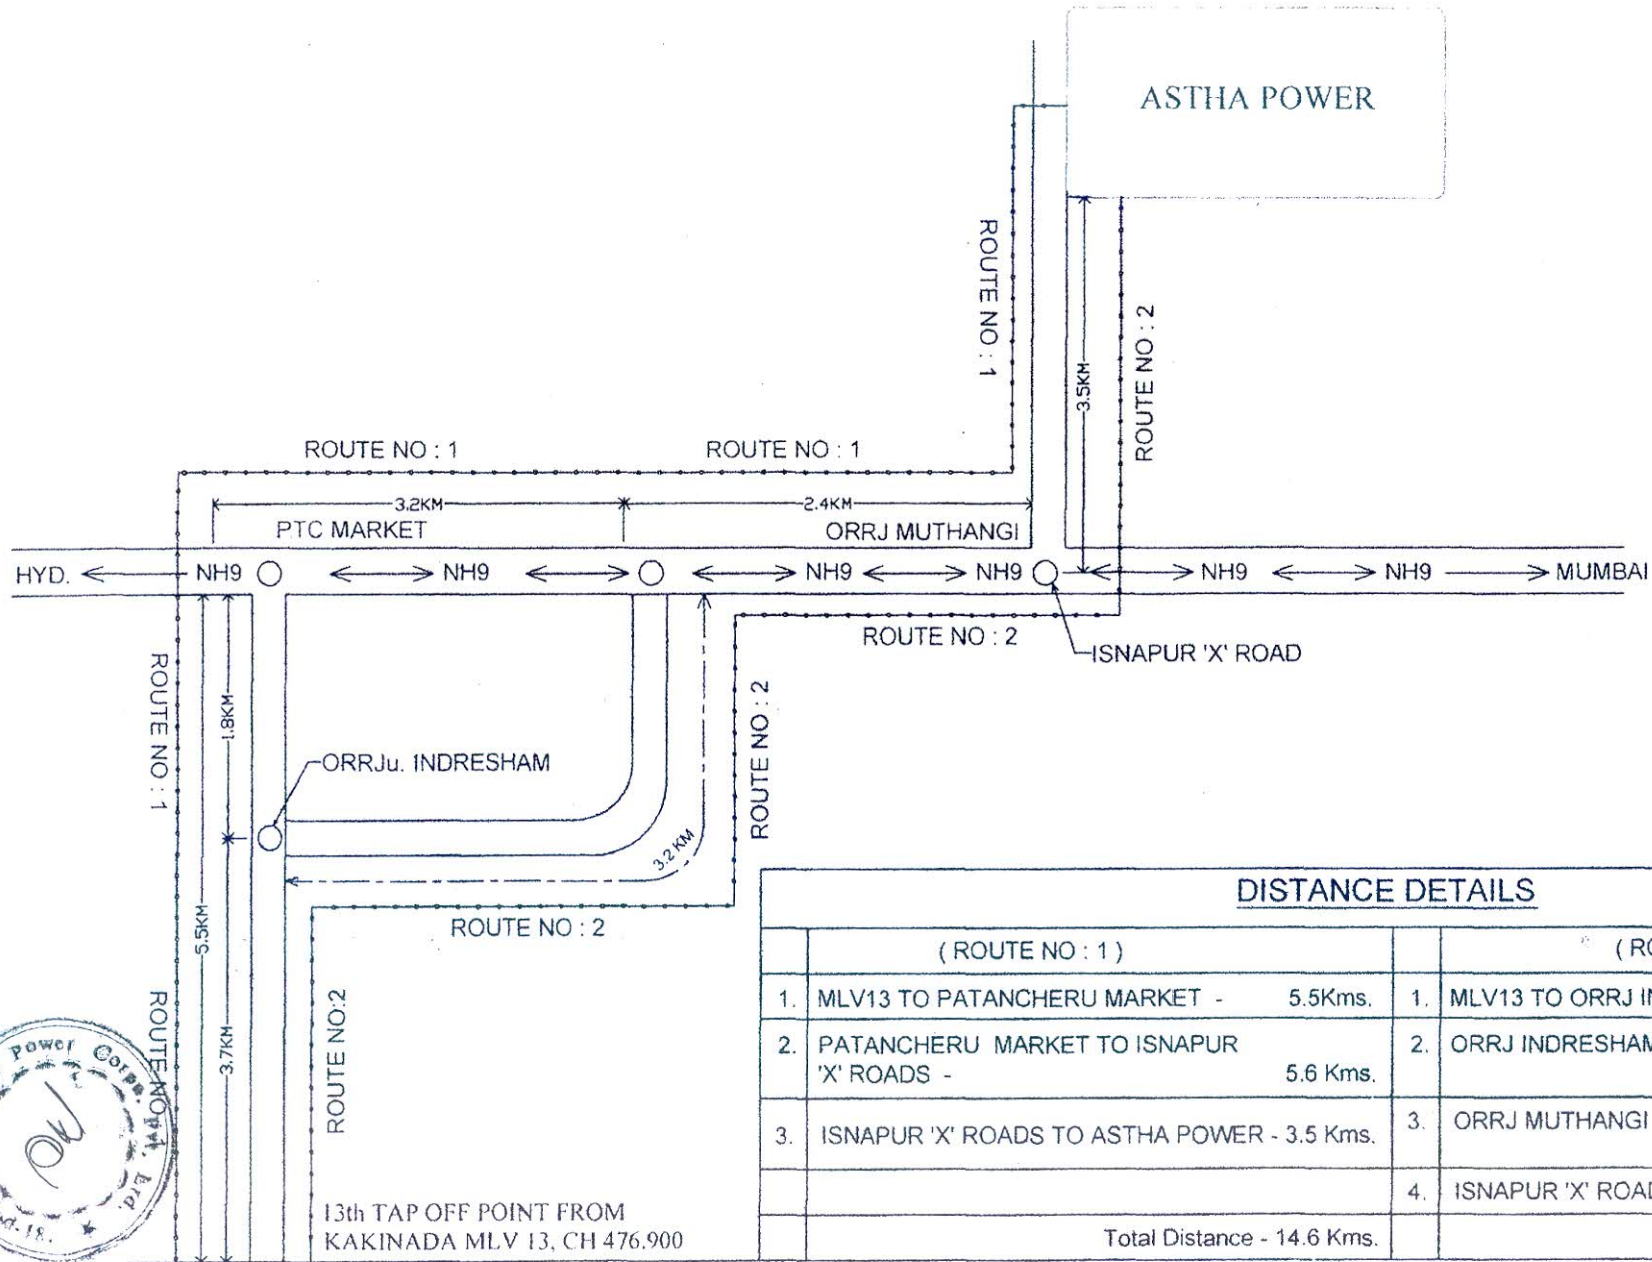

ROUTE MAP FROM MLV 13 TO ASTHA POWER

DISTANCE DETAILS			
(ROUTE NO : 1)		(ROUTE NO : 2)	
1.	MLV13 TO PATANCHERU MARKET - 5.5Kms.	1.	MLV13 TO ORRJ INDRESHAM - 3.7
2.	PATANCHERU MARKET TO ISNAPUR 'X' ROADS - 5.6 Kms.	2.	ORRJ INDRESHAM TO ORRJ MUTHANGI - 3.2
3.	ISNAPUR 'X' ROADS TO ASTHA POWER - 3.5 Kms.	3.	ORRJ MUTHANGI TO ISNAPUR 'X' ROADS - 2.4
		4.	ISNAPUR 'X' ROADS TO ASTHA POWER - 3.5
Total Distance - 14.6 Kms.		Total Distance - 12.8	

3/c