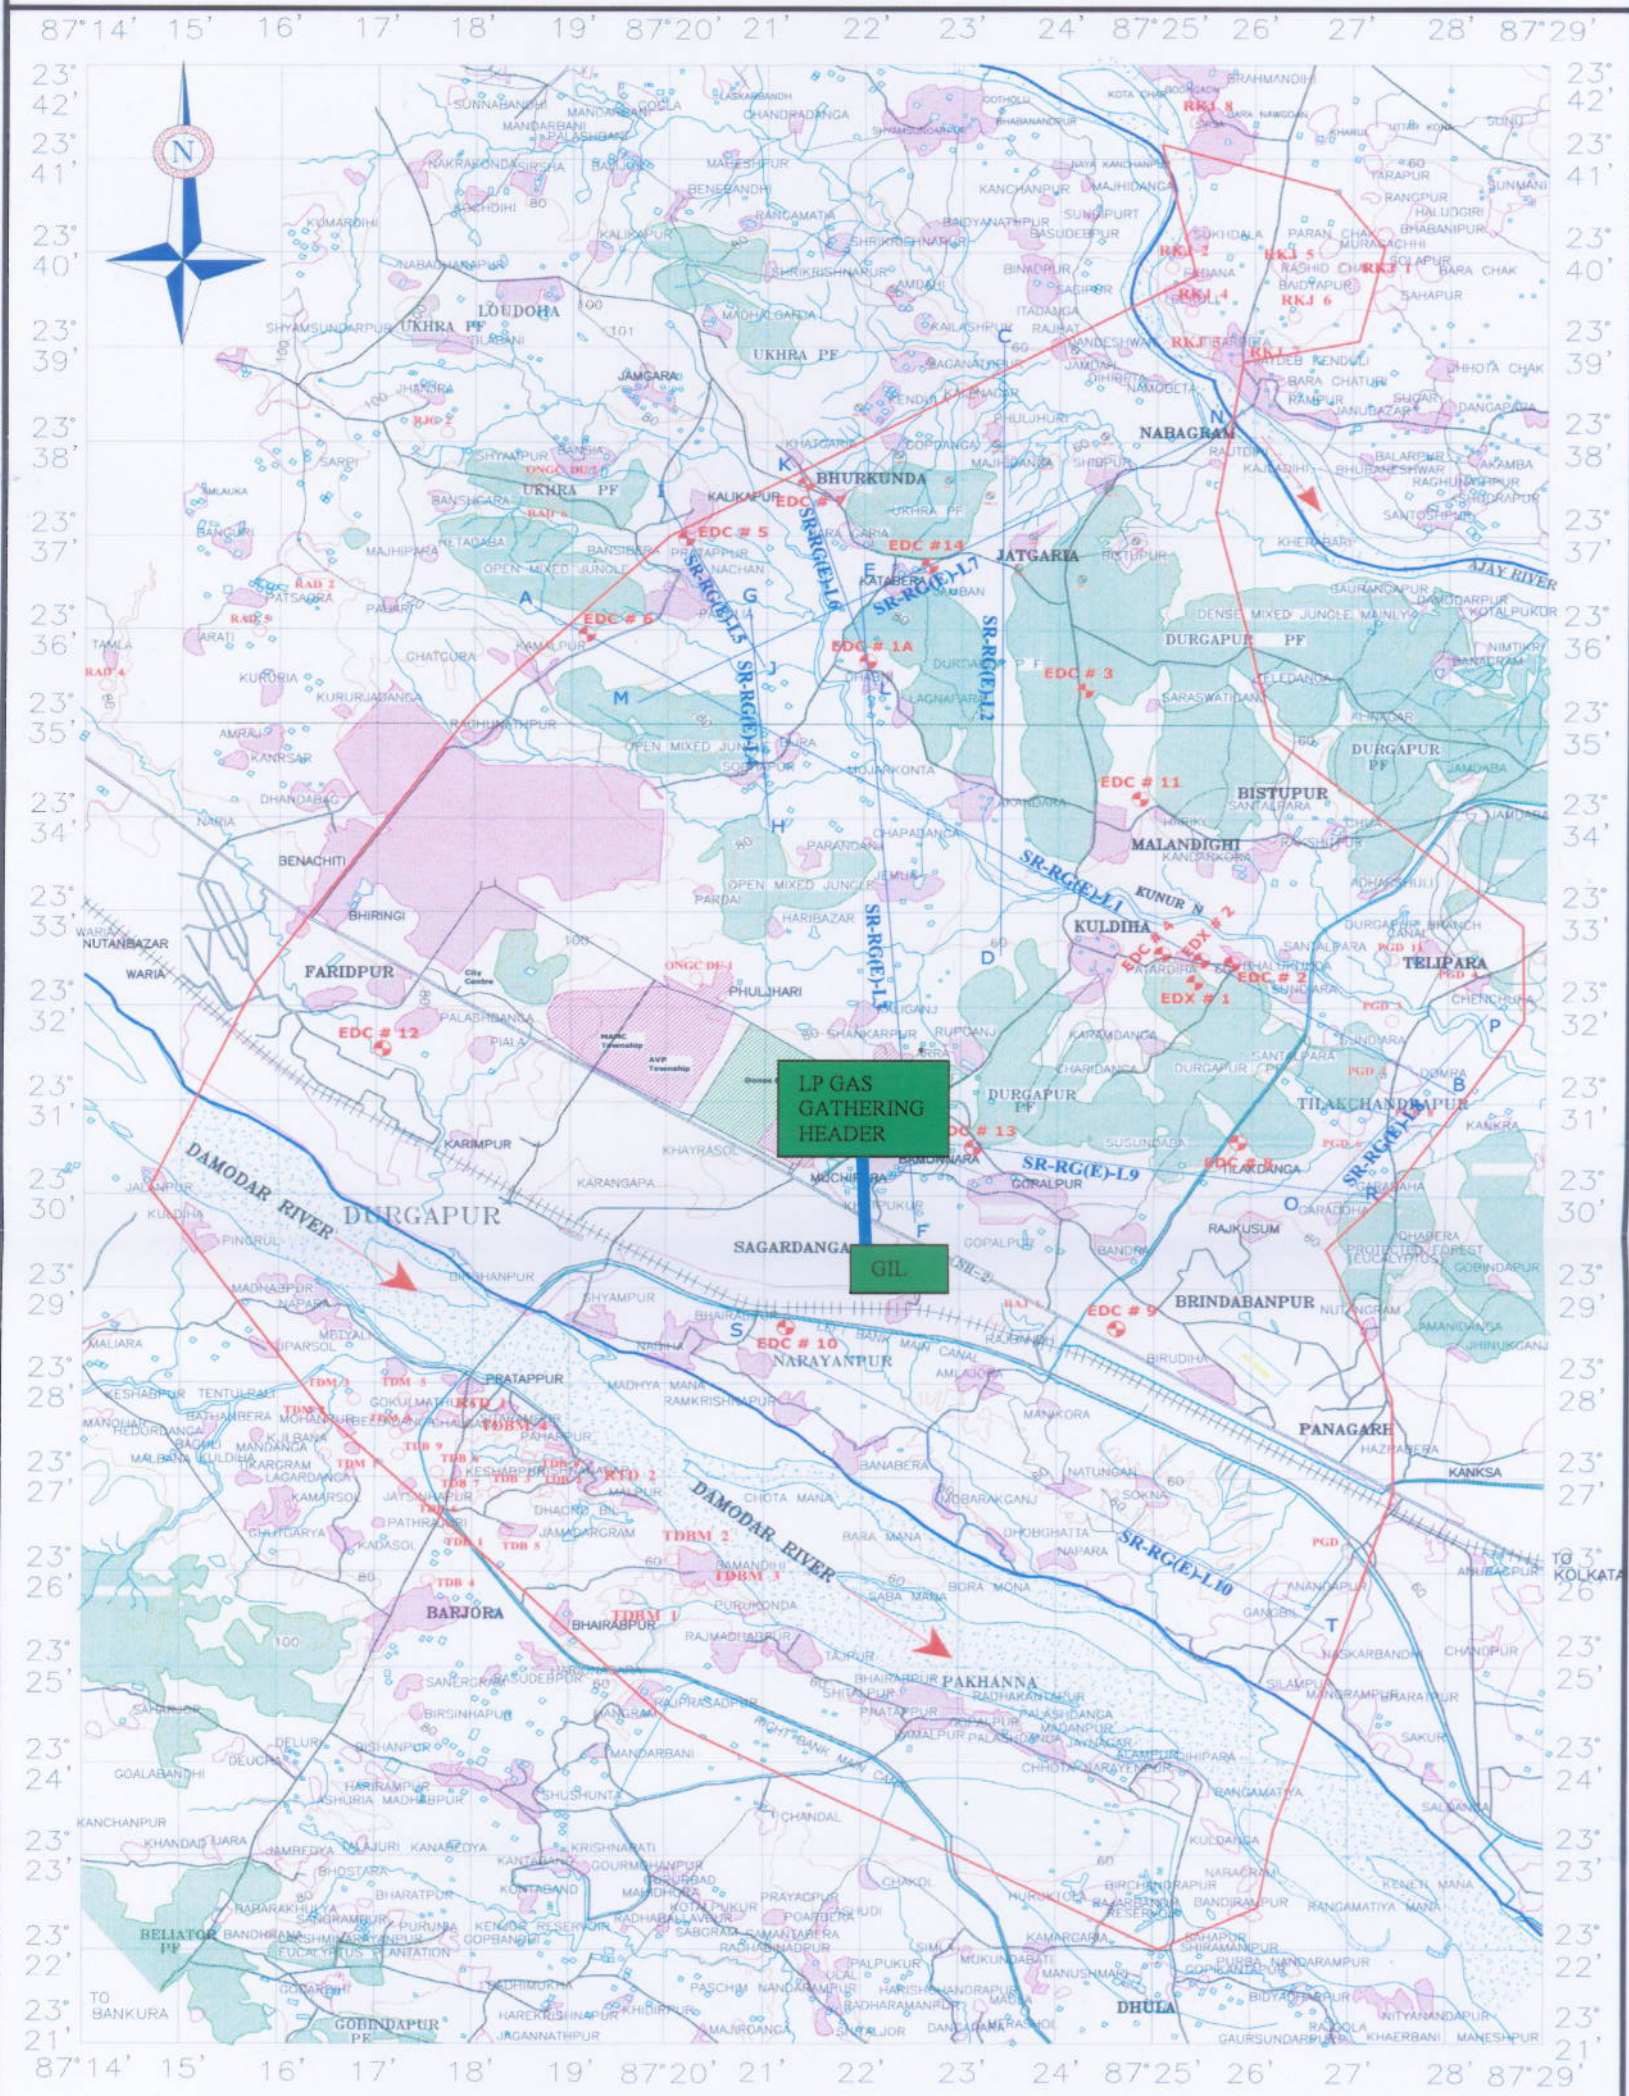

Topographical Map of Essar CBM -Block-RG(East)-CBM-2001/1

LEGEND

- DISTRICT BOUNDARY
- RIVER
- WATER BODY
- RAILWAY LINE
- CORE-HOLES
- PROP. SEISMIC LINE

- ROAD
- FOREST
- HABITATION
- SURFACE CONTOUR
- ESSAR CBM BLOCK