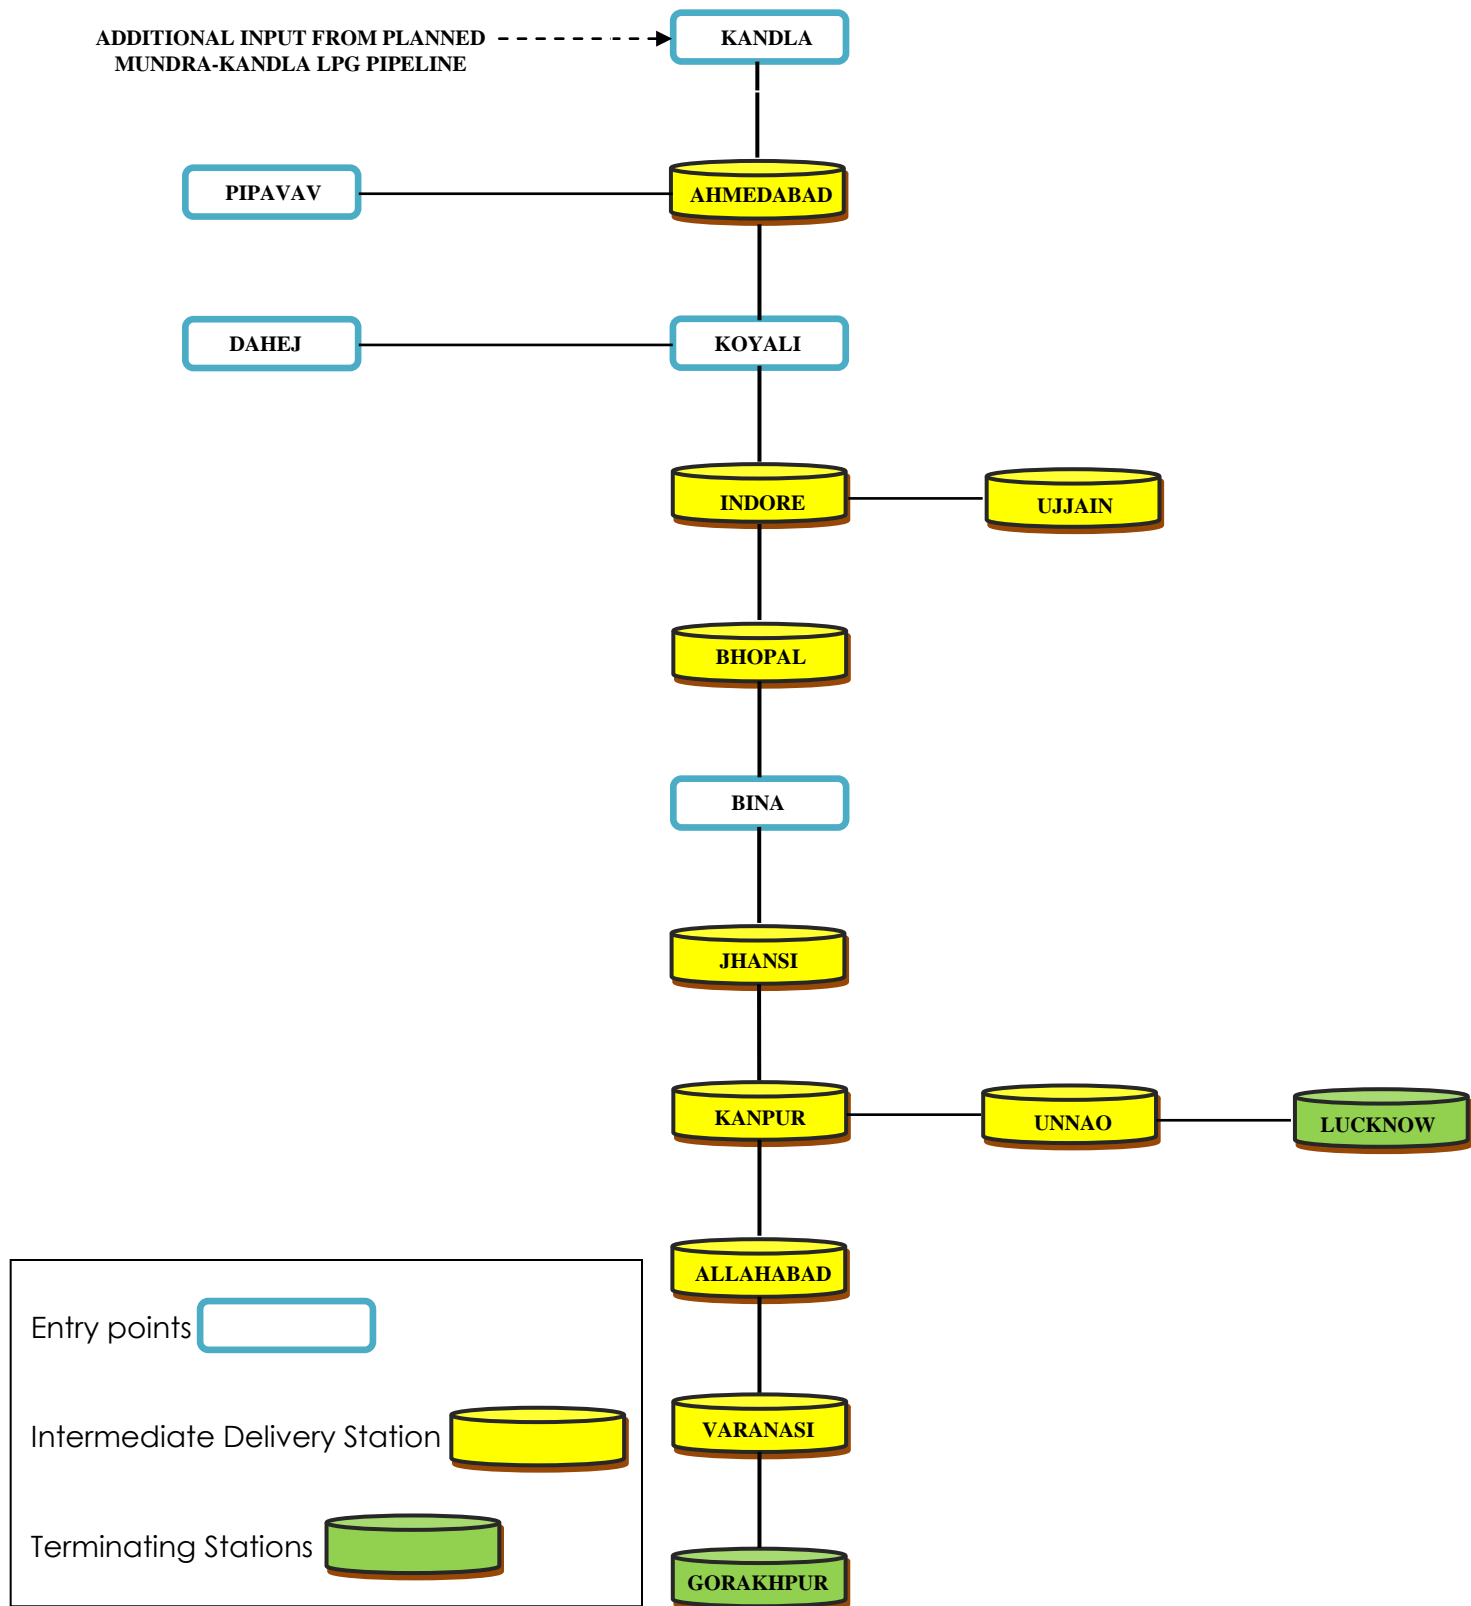

SCHEMATIC AND ROUTE MAP OF KANDLA-GORAKHPUR LPG PIPELINE

(SCHEMATIC & MAP ARE INDICATIVE IN NATURE AND FOR REFERENCE PURPOSE ONLY)

ENTRY POINTS AND DELEVERY STATIONS

Directions from Kandi, Gujarat to Va...

- 1 Kandi, Gujarat
- 2 Ahmedabad, Gujarat
- 3 Koyali, Vadodera, Gujarat
- 4 Indore, Madhya Pradesh
- 5 Bhopal, Madhya Pradesh
- 6 Bina, Madhya Pradesh
- 7 Jhansi, Uttar Pradesh
- 8 Kanpur, Uttar Pradesh
- 9 Allahabad, Uttar Pradesh
- 10 Varanasi, Uttar Pradesh

Directions from Varanasi, Uttar Prade...

- 1 Varanasi, Uttar Pradesh
- 2 Gorakhpur, Uttar Pradesh

Directions from Ahmedabad, Gujarat to...

- 1 Ahmedabad, Gujarat
- 2 Pipavay, Gujarat

Directions from Dahel, Gujarat to Koy...

- 1 Dahel, Gujarat
- 2 Koyali, Vadodera, Gujarat

Directions from Indore, Madhya Prade...

- 1 Indore, Madhya Pradesh
- 2 Ujjain, Madhya Pradesh

Directions from Kanpur, Uttar Pradesh...

- 1 Kanpur, Uttar Pradesh
- 2 Lucknow, Uttar Pradesh